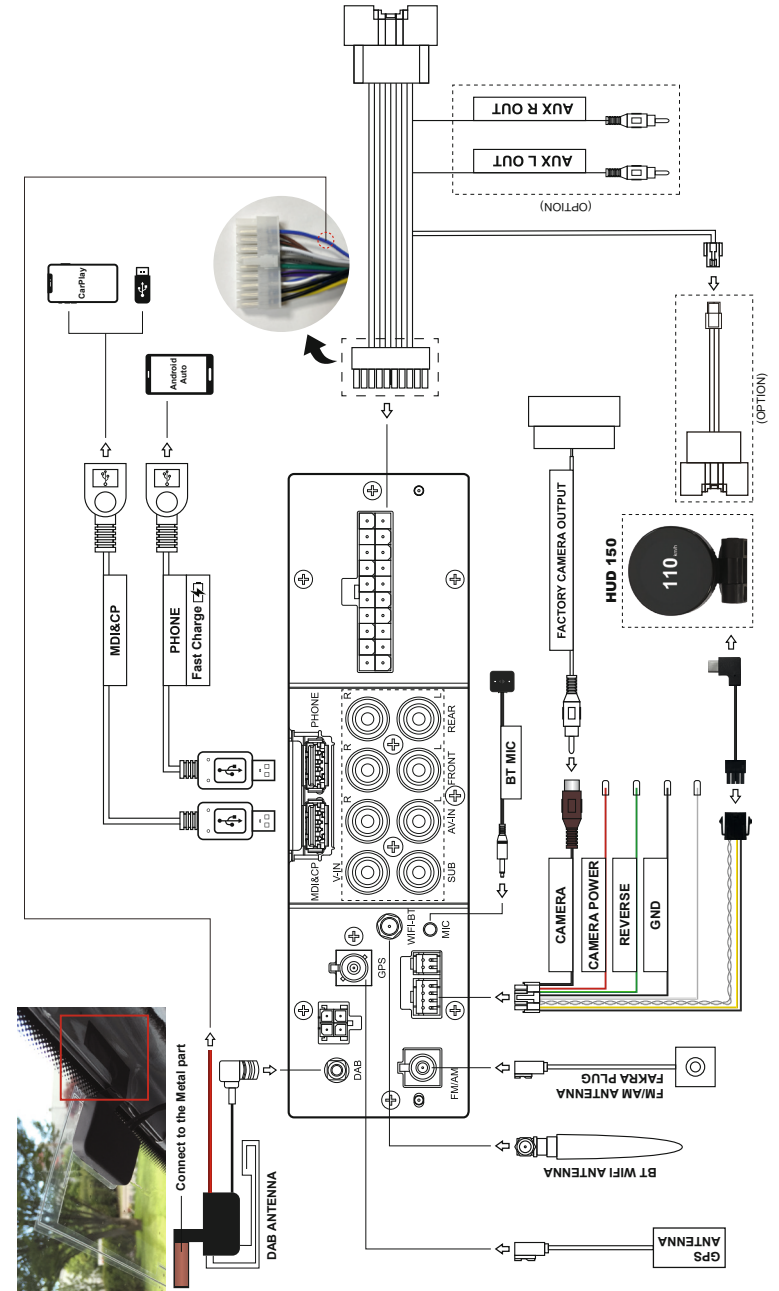

## Installation Video Guide

Follow our YouTube channel for installation videos for some vehicles.

Youtube channel : Dynavin Europe

## MST2015 / Ford Ranger Wiring Diagram

See the wiring diagram below for all accessory and wiring harness connections. Please note the wiring and installation instructions for the DAB antenna.